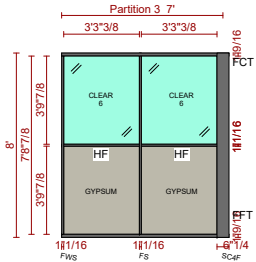

Office Dividers

Client: TBD
 Drawing: **Rendering/Plan**
 Drawn by: **Tim Gunter**
 Date: **08/03/2021**

Partition 1

Partition 2

Partition 3

Partition 4

Partition 5

Partition 6

Partition 7

Partition 8

Partition 9

Partition 10

Partition 11

Office Dividers

Client: TBD

Drawing: Elevations