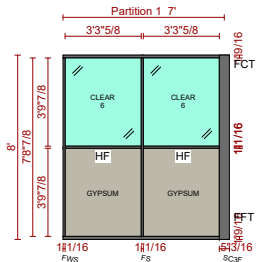

Office Dividers

Client: TBD
 Drawing: **Rendering/Plan**
 Drawn by: **Tim Gunter**
 Date: **08/03/2021**

Partition 1

Partition 2

Partition 3

Partition 4

Partition 5

Partition 6

Partition 7

Partition 8

Partition 9

Partition 10

Partition 11

Office Dividers

Client: TBD

Drawing: Elevations