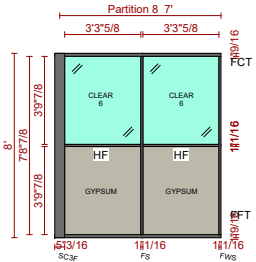

Office Dividers

Client: TBD
 Drawing: **Rendering/Plan**
 Drawn by: **Tim Gunter**
 Date: **08/03/2021**

Partition 1

Partition 2

Partition 3

Partition 4

Partition 5

Partition 6

Partition 7

Partition 8

Partition 9

Partition 10

Partition 11

Office Dividers

Client: TBD

Drawing: Elevations