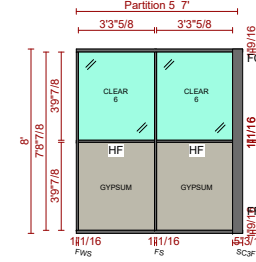

Office Dividers

Client: TBD
 Drawing: **Rendering/Plan**
 Drawn by: **Tim Gunter**
 Date: **08/03/2021**

Partition 1

Partition 2

Partition 3

Partition 4

Partition 5

Partition 6

Partition 7

Partition 8

Partition 9

Partition 10

Partition 11

Office Dividers

Client: TBD

Drawing: Elevations