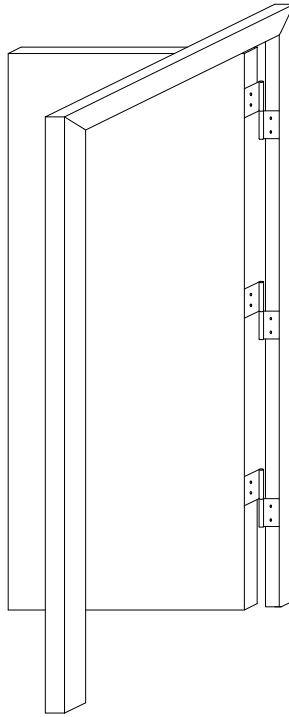

SOLID CORE WOOD