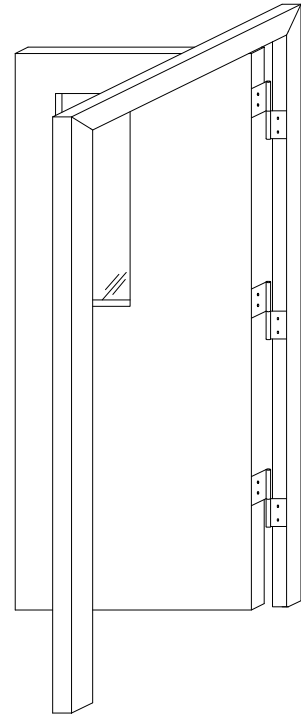

ALUMINUM FRAMED w/ FULL LITE

FRAMELESS GLASS (VIEW SERIES)

FRAMELESS GLASS

SOLID CORE WOOD

SOLID CORE w/ QUARTER LITE

SOLID CORE w/ HALF LITE

SOLID CORE w/ FULL LITE

ALUMINUM FRAMED w/ FULL LITE

Door Options & Specifications

Door Types:

- Frameless Glass
- Solid Core Wood
- Solid Core with Quarter Lite
- Solid Core with Half Lite
- Solid Core with Full Lite
- Aluminum Framed with Full Lite

Maximum Door Height:

- 10' (Flex Series)
- 10' (View Series)

(Any Height Sliding or Swing - Flex Series)

(Full Height Sliding or Swing Only - View Series)

Standard Width:

- 42" Wide door (sliding)
- 35- 3/4" door (swing)
- 38" Rough Opening

(Custom Widths Available by Request)

Door Thickness:

- 3/8" (frameless glass)
- 1- 3/4" (others)

Glazing Options:

- 3/8" Thick (standard frameless)
- 1/4" Thick Inserts (single or double pane)
- 3/8" Thick Inserts (single pane only)
- Clear Tempered
- 1/2" Thick (View Series only, above 9' ceiling height)