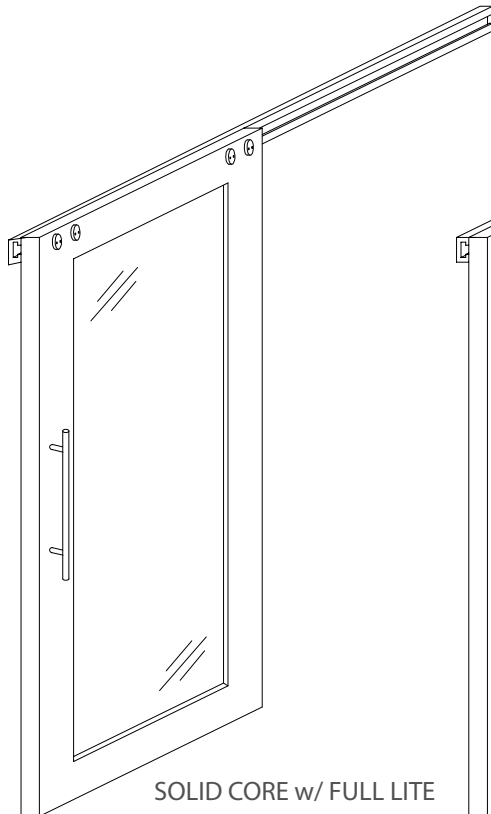

Door Types and Cutsheet

www.nxtwall.com

Sliding Doors, Swing Doors, Door Specifications

FRAMELESS GLASS

SOLID CORE WOOD

SOLID CORE w/ QUARTER LITE

SOLID CORE w/ HALF LITE

SOLID CORE w/ FULL LITE

Door Options & Specifications

Door Types:

- Frameless Glass
- Solid Core Wood
- Solid Core with Quarter Lite
- Solid Core with Half Lite
- Solid Core with Full Lite
- Aluminum Framed with Full Lite

Maximum Door Height:

- 10' (Flex Series)
- 10' (View Series)

(Any Height Sliding or Swing - Flex Series)

(Full Height Sliding or Swing Only - View Series)

Standard Width:

- 42" Wide door (sliding)
- 35- 3/4" door (swing)
- 38" Rough Opening