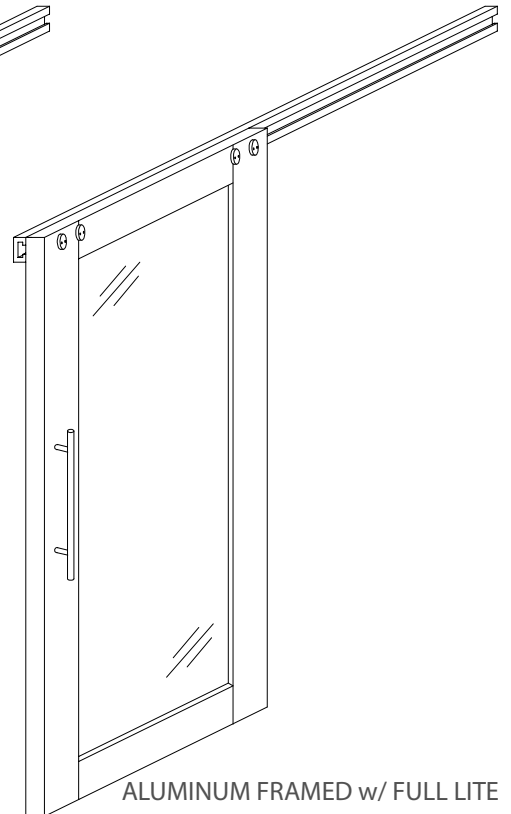

Door Types and Cutsheet

www.nxtwall.com

Sliding Doors, Swing Doors, Door Specifications

FRAMELESS GLASS

SOLID CORE WOOD

SOLID CORE w/ QUARTER LITE

SOLID CORE w/ HALF LITE

SOLID CORE w/ FULL LITE

Door Options & Specifications

Door Types:

- Frameless Glass
- Solid Core Wood
- Solid Core with Quarter Lite
- Solid Core with Half Lite
- Solid Core with Full Lite
- Aluminum Framed with Full Lite

Maximum Door Height:

- 10' (Flex Series)
- 10' (View Series)

(Any Height Sliding or Swing - Flex Series)

(Full Height Sliding or Swing Only - View Series)

Standard Width:

- 42" Wide door (sliding)
- 35- 3/4" door (swing)
- 38" Rough Opening