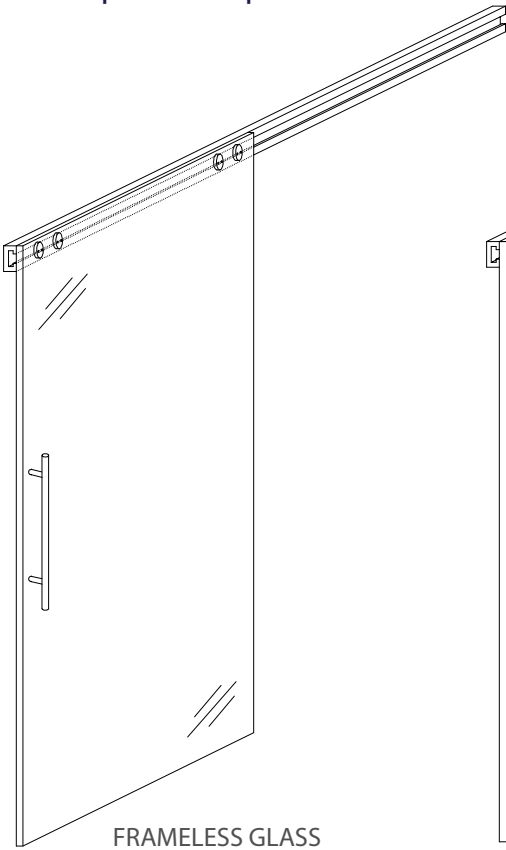

Door Types and Cutsheet

www.nxtwall.com

Sliding Doors, Swing Doors, Door Specifications

FRAMELESS GLASS

SOLID CORE WOOD

SOLID CORE w/ QUARTER LITE

SOLID CORE w/ HALF LITE

SOLID CORE w/ FULL LITE

Door Options & Specifications

Door Types:

- Frameless Glass
- Solid Core Wood
- Solid Core with Quarter Lite
- Solid Core with Half Lite
- Solid Core with Full Lite
- Aluminum Framed with Full Lite

Maximum Door Height:

- 10' (Flex Series)
- 10' (View Series)

(Any Height Sliding or Swing - Flex Series)

(Full Height Sliding or Swing Only - View Series)

Standard Width:

- 42" Wide door (sliding)
- 35- 3/4" door (swing)
- 38" Rough Opening