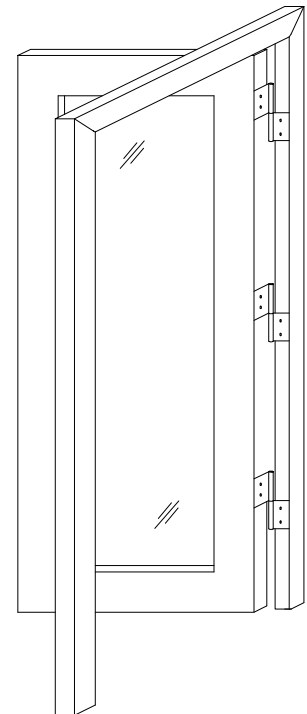

ALUMINUM FRAMED w/ FULL LITE

FRAMELESS GLASS (VIEW SERIES)

FRAMELESS GLASS

SOLID CORE WOOD

SOLID CORE w/ QUARTER LITE

SOLID CORE w/ HALF LITE

SOLID CORE w/ FULL LITE

ALUMINUM FRAMED w/ FULL LITE

Door Options & Specifications

Door Types:

- Frameless Glass
- Solid Core Wood
- Solid Core with Quarter Lite
- Solid Core with Half Lite
- Solid Core with Full Lite
- Aluminum Framed with Full Lite

Maximum Door Height:

- 10' (Flex Series)
- 10' (View Series)

(Any Height Sliding or Swing - Flex Series)

(Full Height Sliding or Swing Only - View Series)

Standard Width:

- 42" Wide door (sliding)
- 35- 3/4" door (swing)
- 38" Rough Opening

(Custom Widths Available by Request)

Door Thickness:

- 3/8" (frameless glass)
- 1- 3/4" (others)

Glazing Options:

- 3/8" Thick (standard frameless)
- 1/4" Thick Inserts (single or double pane)
- 3/8" Thick Inserts (single pane only)
- Clear Tempered
- 1/2" Thick (View Series only, above 9' ceiling height)