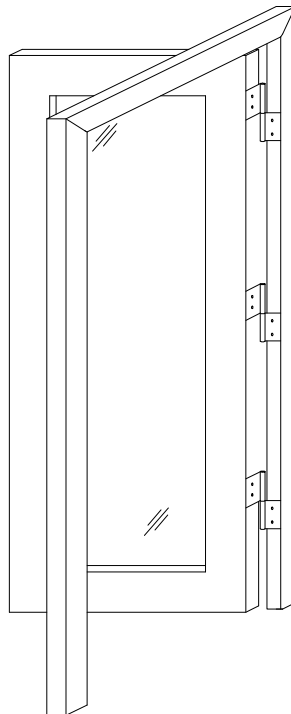

ALUMINUM FRAMED w/ FULL LITE

FRAMELESS GLASS (VIEW SERIES)

FRAMELESS GLASS

SOLID CORE WOOD

SOLID CORE w/ QUARTER LITE

SOLID CORE w/ HALF LITE

SOLID CORE w/ FULL LITE

ALUMINUM FRAMED w/ FULL LITE

Door Options & Specifications

Door Types:

- Frameless Glass
- Solid Core Wood
- Solid Core with Quarter Lite
- Solid Core with Half Lite
- Solid Core with Full Lite
- Aluminum Framed with Full Lite

Maximum Door Height:

- 10' (Flex Series)
- 10' (View Series)

(Any Height Sliding or Swing - Flex Series)

(Full Height Sliding or Swing Only - View Series)

Standard Width:

- 42" Wide door (sliding)
- 35- 3/4" door (swing)
- 38" Rough Opening

(Custom Widths Available by Request)

Door Thickness:

- 3/8" (frameless glass)
- 1- 3/4" (others)

Glazing Options:

- 3/8" Thick (standard frameless)
- 1/4" Thick Inserts (single or double pane)
- 3/8" Thick Inserts (single pane only)
- Clear Tempered
- 1/2" Thick (View Series only, above 9' ceiling height)