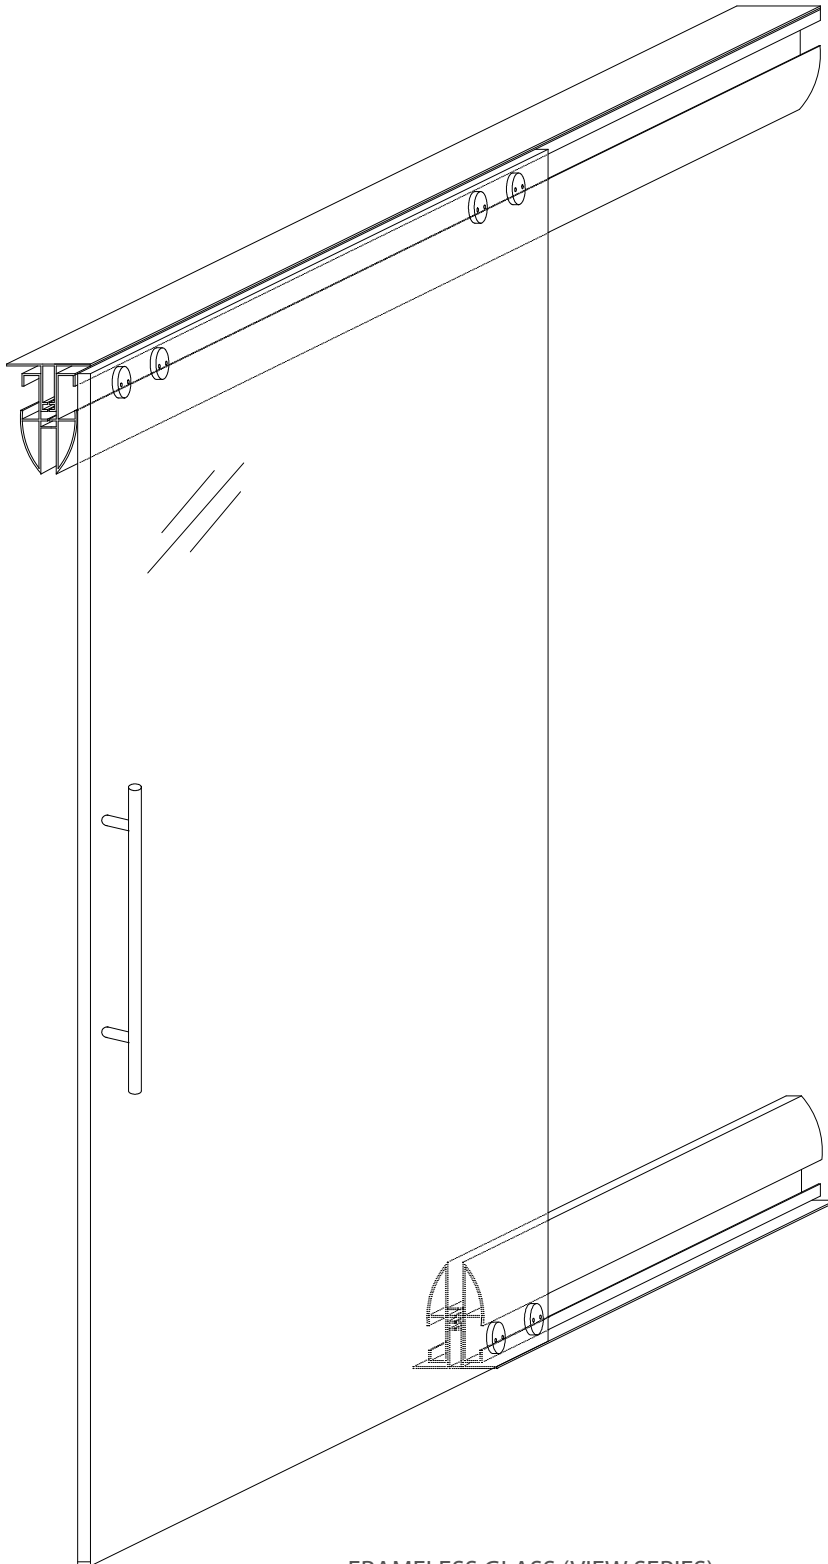

FRAMELESS GLASS (VIEW SERIES)