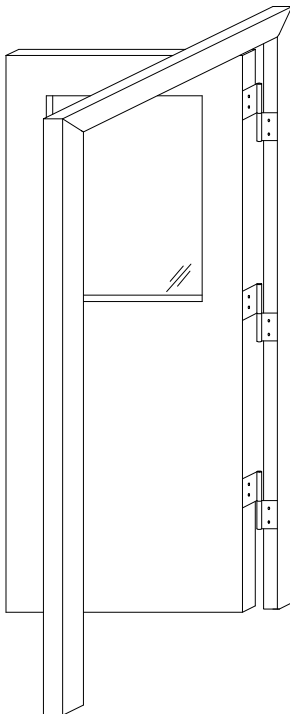

ALUMINUM FRAMED w/ FULL LITE

FRAMELESS GLASS (VIEW SERIES)

FRAMELESS GLASS

SOLID CORE WOOD

SOLID CORE w/ QUARTER LITE

SOLID CORE w/ HALF LITE

SOLID CORE w/ FULL LITE

ALUMINUM FRAMED w/ FULL LITE

Door Options & Specifications

Door Types:

- Frameless Glass
- Solid Core Wood
- Solid Core with Quarter Lite
- Solid Core with Half Lite
- Solid Core with Full Lite
- Aluminum Framed with Full Lite

Maximum Door Height:

- 10' (Flex Series)
- 10' (View Series)

(Any Height Sliding or Swing - Flex Series)

(Full Height Sliding or Swing Only - View Series)

Standard Width:

- 42" Wide door (sliding)
- 35- 3/4" door (swing)
- 38" Rough Opening

(Custom Widths Available by Request)

Door Thickness:

- 3/8" (frameless glass)
- 1- 3/4" (others)

Glazing Options:

- 3/8" Thick (standard frameless)
- 1/4" Thick Inserts (single or double pane)
- 3/8" Thick Inserts (single pane only)
- Clear Tempered
- 1/2" Thick (View Series only, above 9' ceiling height)