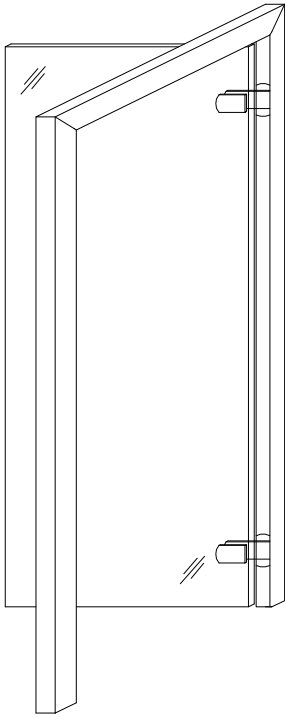

FRAMELESS GLASS