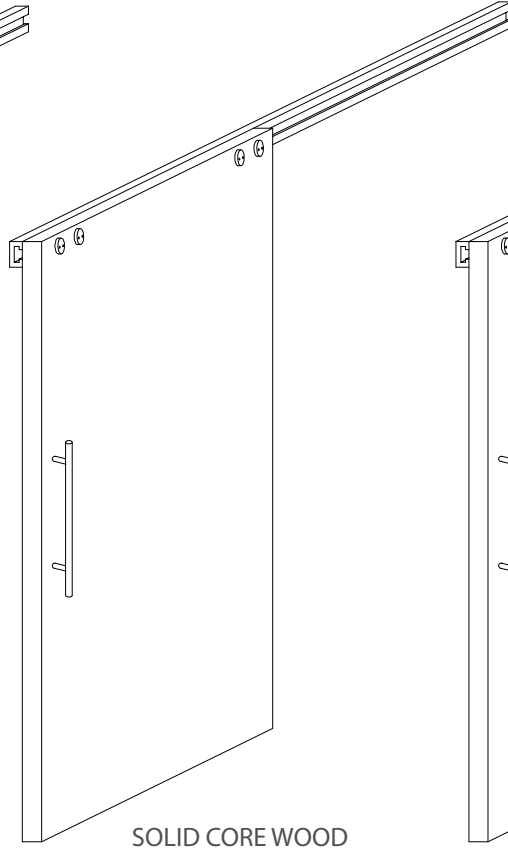

Door Types and Cutsheet

www.nxtwall.com

Sliding Doors, Swing Doors, Door Specifications

FRAMELESS GLASS

SOLID CORE WOOD

SOLID CORE w/ QUARTER LITE

SOLID CORE w/ HALF LITE

SOLID CORE w/ FULL LITE

ALUMINUM FRAMED w/ FULL LITE

FRAMELESS GLASS (VIEW SERIES)

FRAMELESS GLASS

SOLID CORE WOOD

SOLID CORE w/ QUARTER LITE

SOLID CORE w/ HALF LITE

SOLID CORE w/ FULL LITE

ALUMINUM FRAMED w/ FULL LITE

Door Options & Specifications

Door Types:

- Frameless Glass
- Solid Core Wood
- Solid Core with Quarter Lite
- Solid Core with Half Lite
- Solid Core with Full Lite
- Aluminum Framed with Full Lite

Maximum Door Height:

- 10' (Flex Series)
- 10' (View Series)

(Any Height Sliding or Swing - Flex Series)

(Full Height Sliding or Swing Only - View Series)

Standard Width:

- 42" Wide door (sliding)
- 35- 3/4" door (swing)
- 38" Rough Opening