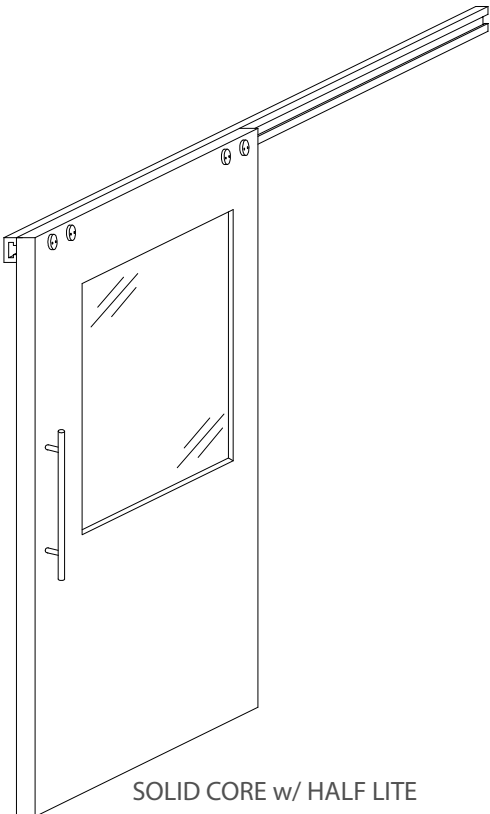

Door Types and Cutsheet

www.nxtwall.com

Sliding Doors, Swing Doors, Door Specifications

FRAMELESS GLASS

SOLID CORE WOOD

SOLID CORE w/ QUARTER LITE

SOLID CORE w/ HALF LITE

SOLID CORE w/ FULL LITE

Door Options & Specifications

Door Types:

- Frameless Glass
- Solid Core Wood
- Solid Core with Quarter Lite
- Solid Core with Half Lite
- Solid Core with Full Lite
- Aluminum Framed with Full Lite

Maximum Door Height:

- 10' (Flex Series)
- 10' (View Series)

(Any Height Sliding or Swing - Flex Series)

(Full Height Sliding or Swing Only - View Series)

Standard Width:

- 42" Wide door (sliding)
- 35- 3/4" door (swing)
- 38" Rough Opening