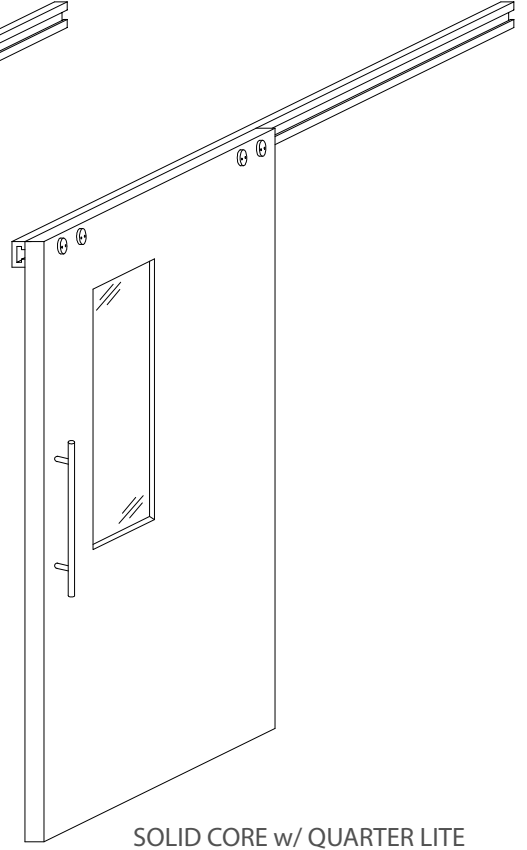

Door Types and Cutsheet

www.nxtwall.com

Sliding Doors, Swing Doors, Door Specifications

FRAMELESS GLASS

SOLID CORE WOOD

SOLID CORE w/ QUARTER LITE

SOLID CORE w/ HALF LITE

SOLID CORE w/ FULL LITE

Door Options & Specifications

Door Types:

- Frameless Glass
- Solid Core Wood
- Solid Core with Quarter Lite
- Solid Core with Half Lite
- Solid Core with Full Lite
- Aluminum Framed with Full Lite

Maximum Door Height:

- 10' (Flex Series)
- 10' (View Series)

(Any Height Sliding or Swing - Flex Series)

(Full Height Sliding or Swing Only - View Series)

Standard Width:

- 42" Wide door (sliding)
- 35- 3/4" door (swing)
- 38" Rough Opening