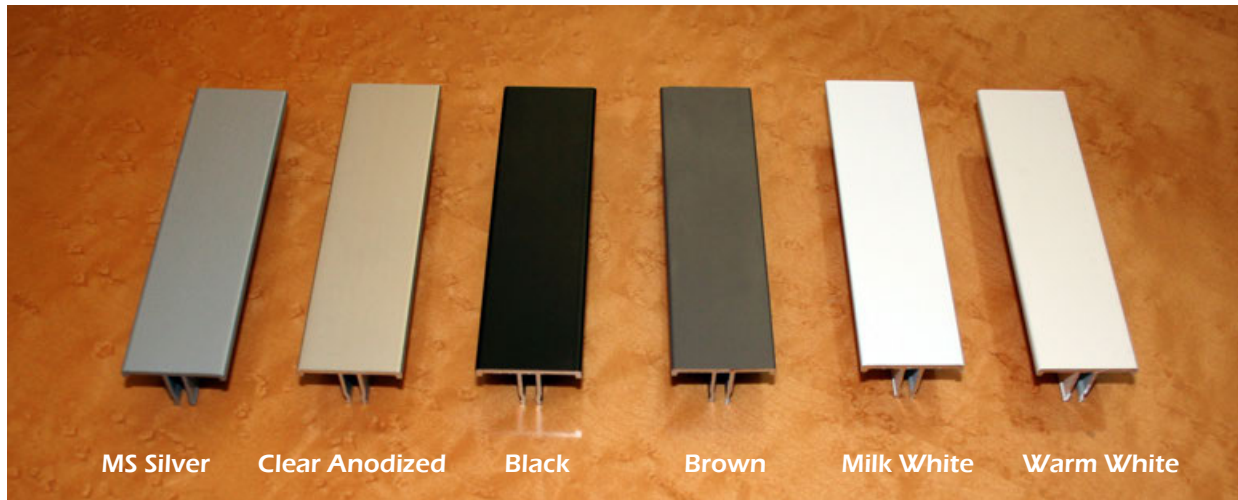

For More Information:

Contact us at info@nxtwall.com or 269-488-2752 for questions regarding finishes.

GRADE 1

POWDERCOAT FRAME FINISH

MS Silver

GRADE 2

ANODIZED FRAME FINISH

Clear Anodized

MS Silver

Clear Anodized

Black

Brown

Milk White

Warm White

GRADE 3

POWDERCOAT FRAME FINISH